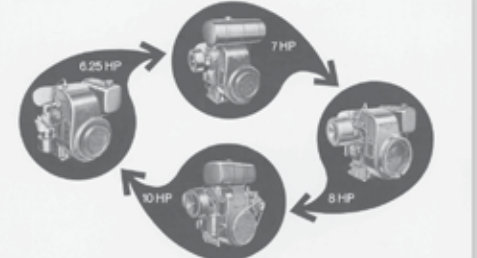

A MAJOR NEW ENGINE DEVELOPMENT FROM KOHLER THE INTERCHANGEABLES

Now 4 Kohler Engines of 6.25—7—8—and 10 HP fit the same mountings, have the same shaft height—can all fit the same equipment!

Model	HP	Stroke	Weight	Dimensions
K141	6.25	4 1/2"	14 1/2 lbs.	14 1/2" x 14 1/2" x 14 1/2"
K142	7	4 1/2"	15 1/2 lbs.	14 1/2" x 14 1/2" x 14 1/2"
K143	8	4 1/2"	16 1/2 lbs.	14 1/2" x 14 1/2" x 14 1/2"
K144	10	4 1/2"	18 1/2 lbs.	14 1/2" x 14 1/2" x 14 1/2"

KOHLER OF KOHLER

MADE IN THE U.S.A. • 1963 • KOHLER ENGINE CO. • MILWAUKEE, WISCONSIN

1963