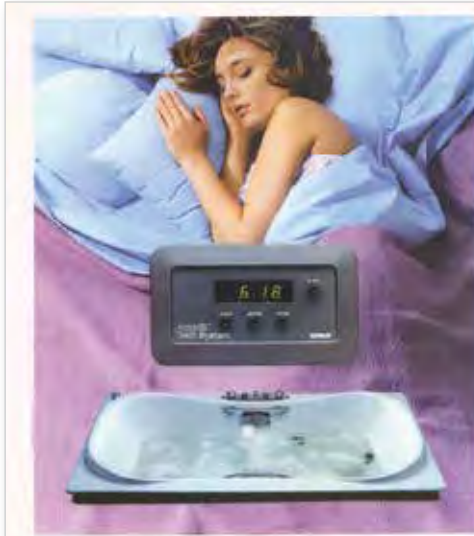

1986

THE BOLD LOOK
OF
KOHLER

1986

THE BOLD LOOK
OF
KOHLER

1986

THE BOLD LOOK
OF
KOHLER

1986

THE BOLD LOOK
OF
KOHLER

1986

THE BOLD LOOK
OF
KOHLER

1986

THE BOLD LOOK
OF
KOHLER

1986

THE BOLD LOOK
OF
KOHLER

1986

THE BOLD LOOK
OF
KOHLER