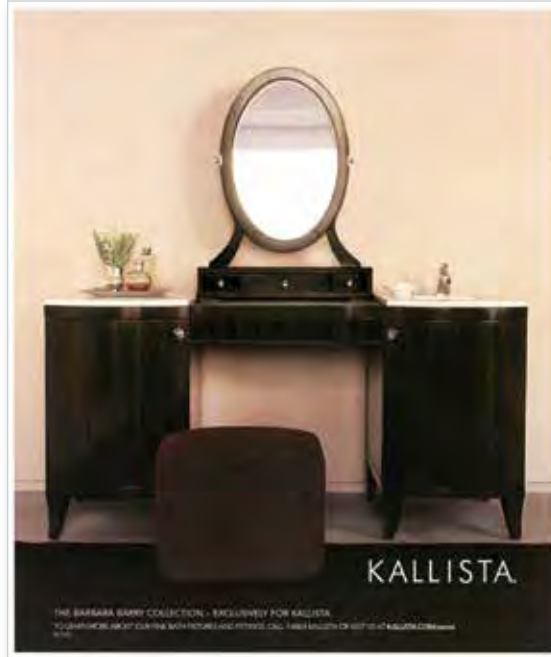

2002

2003

2005

2005

2003

2003

2006

2008