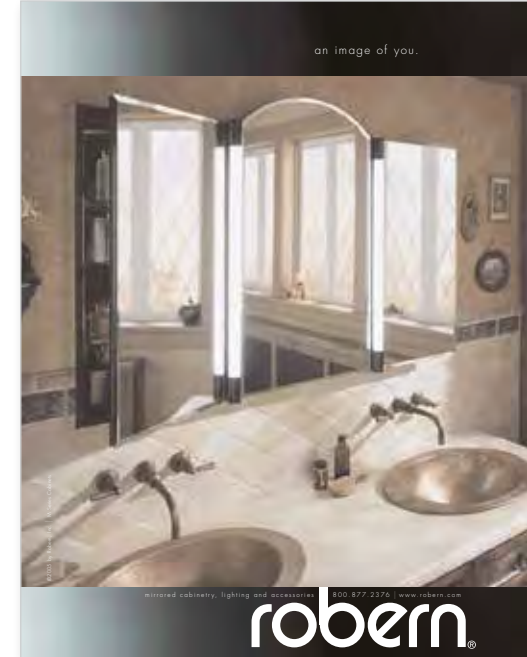

KOHLER

GENERATORS | TRANSFER SWITCHES | SWITCHGEAR | RENTAL POWER

Call toll-free in the U.S. and Canada: 800.544.2444 or check out KohlerPower.com

2002

2003

2005

2005

2003